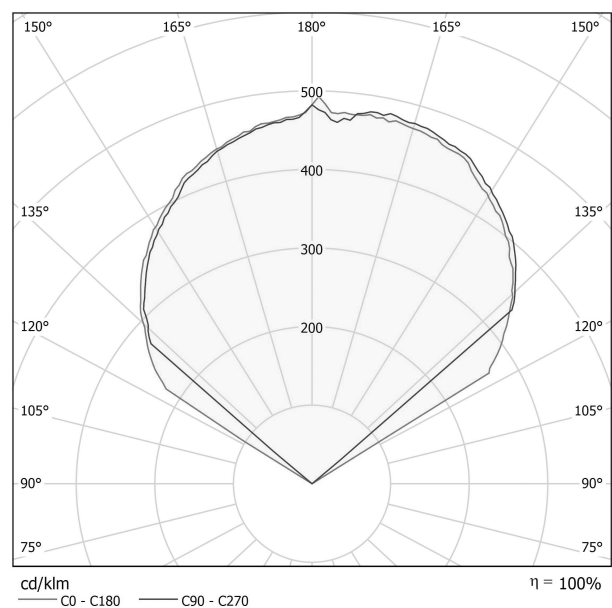

### Data sheet

CODE	A09819.001.0406
SYSTEM POWER CONSUMPTION	18W
EFFICACY	79.5lm/W
LIGHT SOURCE	LED
COLOUR TEMPERATURE	3000K Ra>90
LIGHT DISTRIBUTION	diffused
POWER SUPPLY	220-240V AC
FREQUENCY	50/60Hz
ELECTRICAL CONFIGURATION	ON-OFF
DRIVER	integrated included
NOMINAL LUMINOUS FLUX	1431lm
LUMEN OUTPUT	1431lm
EFFICIENCY	100%
WEIGHT	0,99 Kg
PROTECTION DEGREE	IP20
COLOUR TOLLERANCES	SDCM 3
PACKING DIMENSIONS (CM)	16,0 x 30,5 x 14,0

### Technical drawing

### Polar diagram