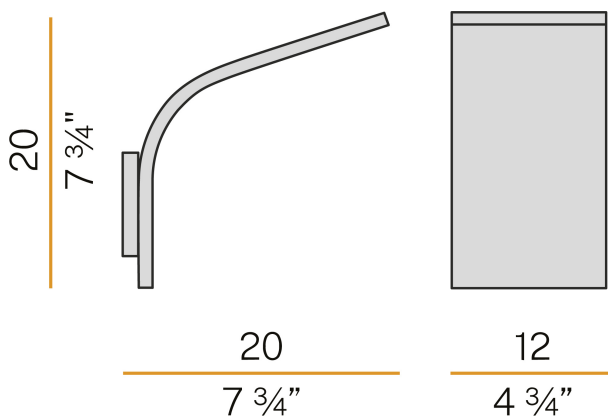

Technical drawing